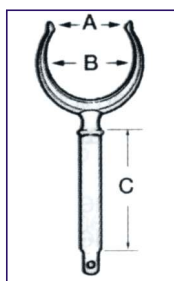

Remi e Accessori / Paddles and Accessories

Accessori per Remi / Paddle Accessories

Clips in nylon. Disponibili bianche e nere.
Nylon clips. Black or white available.

Code # 643 - 15 mm
Code # 644 - 20 mm
Code # 645 - 25 mm
Code # 646 - 30 mm
Code # 647 - 35 mm
Code # 648 - 40 mm
Code # 649 - 45 mm

Code # 650 - 25/32 mm
Code # 660 - 33/40 mm

Boccola laterale per scalmi in ottone cromato. 50x38x21 mm.
Side socket for rowlock, made of chromed brass.

Code # 11830 - 12mm
Code # 11831 - 14mm

Boccola per scalmi in ottone cromato.
Side socket for rowlock, made of chromed brass.

Code # 11820 - 14mm
Code # 11821 - 12mm
Code # 11822 - 10mm

Scalmo in ottone cromato (solo scalmo).
Chromed brass rowlock.

Code #	C	A mm	B mm	C mm
11811	12 mm	38	48	68
11812	12 mm	41	53	72
11813	14 mm	41	59	72

Boccola per scalmi in nylon nero.
Socket for rowlock, made of black nylon.

1) Code # 11853 - 17 mm
2) Code # 11851 - 17 mm

Scalmi in nylon nero.
Rowlock, made of black nylon.

Code # 11843 - int. 51mm - gambo/shaft 17 mm
Code # 11844 - int. 56mm - gambo/shaft 17 mm